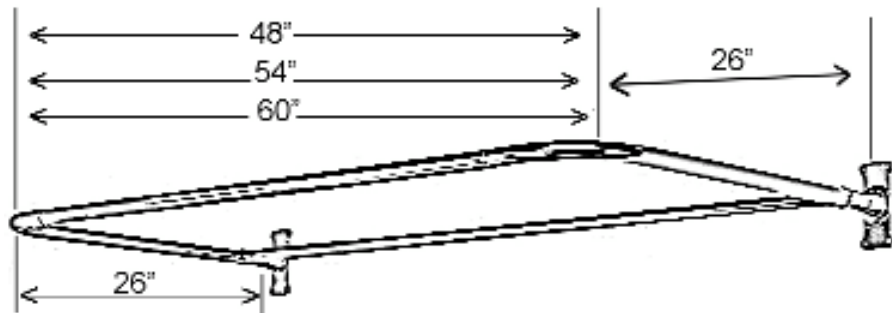

**Measurements Show Different
Lengths For Each Size Rod.**

Dimensions are nominal and may vary. Dimensions and specifications are subject to change without notice.