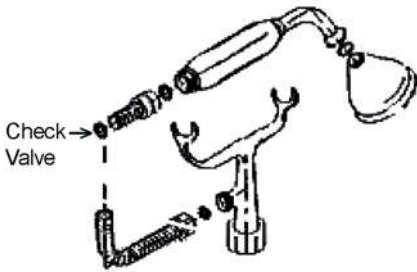

## Features:

- ▶ Brass construction
- ▶ Elephant spout length is 5-3/4"
- ▶ Flow rate is 3.7 GPM
- ▶ Available with metal cross handles (**4604-MC**) or metal lever handles in 2 different styles (**4604-ML, 4604-ML2**)
- ▶ Metal cross handles feature "H" and "C" for hot and cold
- ▶ Metal telephone style hand shower with cradle and hose
- ▶ Handshower flow rate 2.5 GPM
- ▶ Handshower includes backflow preventer
- ▶ Swivel Mounts adjust centers from 3" to 12"
- ▶ Faucet centers are 7" without swivel mounts
- ▶ For tub wall installation
- ▶ 1/4 Turn ceramic disc cartridges
- ▶ To be used with double offset bath supplies, **Part #5576**
- ▶ This faucet can also be used with rigid freestanding supplies, **Part #4502** with adjustable swivel mounts removed