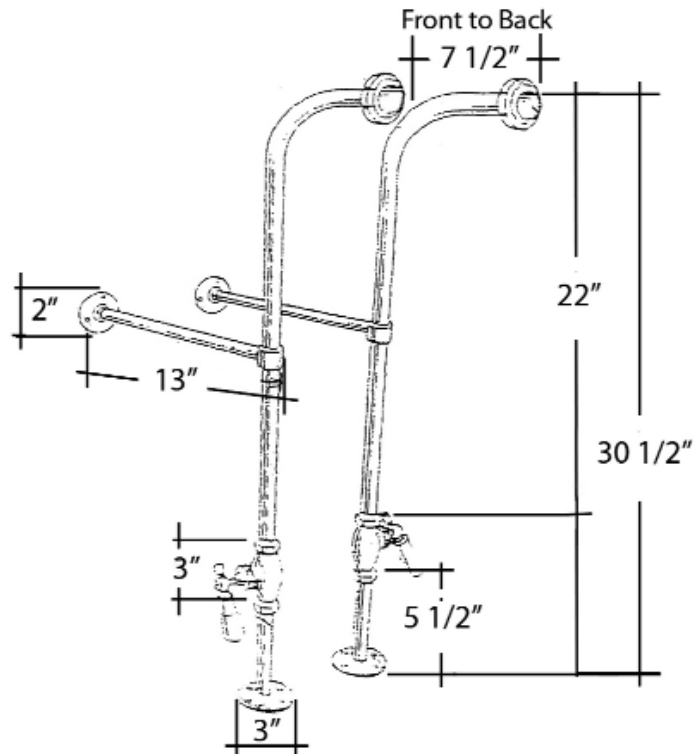

Finishes:

- CP Polished Chrome
- PN Polished Nickel
- BP Polished Brass
- ORB Oil Rubbed Bronze
- SN Brushed Nickel

H: 30" (30-1/2" with nut)