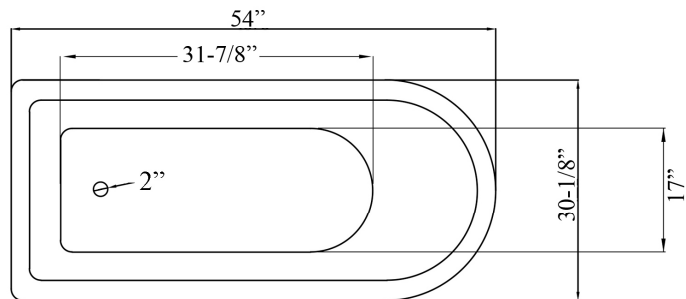

Foot Finishes:

UF Unfinished
BL Painted Black
BQ Painted Bisque
PB Polished Brass

CP Polished Chrome
WH Painted White
PN Polished Nickel
SN Brushed Nickel
ORB Oil Rubbed Bronze

Custom Colors Available (inside of tub is always white enamel):
Painted bathtubs are considered "special order" and are not returnable
$160 Bisque or Black $250 Designer Color