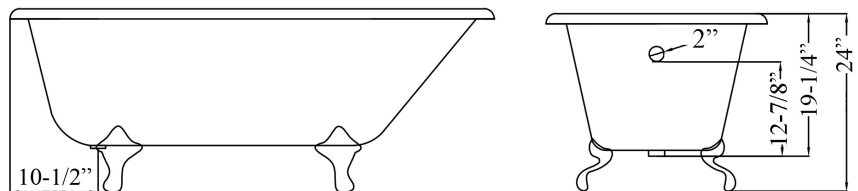

Foot Finishes:

UF Unfinished
BL Painted Black
BQ Painted Bisque
PB Polished Brass

CP Polished Chrome
WH Painted White
PN Polished Nickel
SN Brushed Nickel
ORB Oil Rubbed Bronze

Custom Colors Available (inside of tub is always white enamel):
Painted bathtubs are considered "special order" and are not returnable
$160 Bisque or Black $250 Designer Color