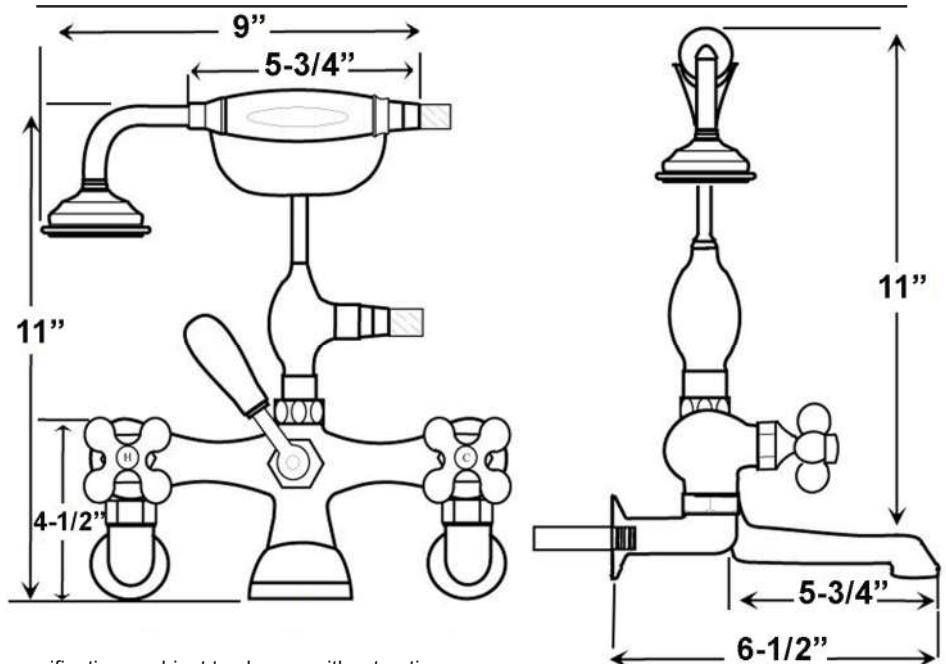

Finishes:

- **BP** Polished Brass
- **SN** Brushed Nickel
- **CP** Polished Chrome
- **PN** Polished Nickel
- **ORB** Oil Rubbed Bronze