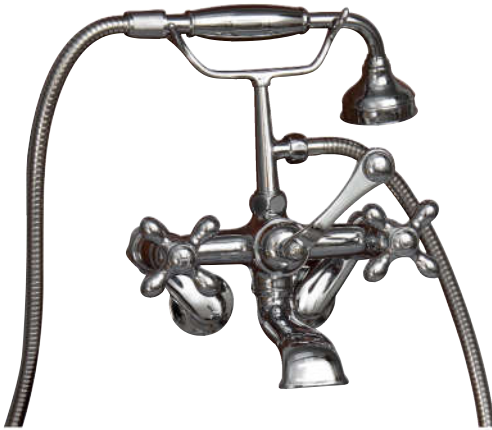

- Faucet: part #4602, 4604 or 7082
- Rigid, freestanding supplies: Part #4502
- Leg tub drain: part #5599

Gallon Capacity:	36
Shipping Weight:	475 lbs.
Empty Weight:	247 lbs.
Filled Weight:	547 lbs.

## Features:

- ▶ Inside finish is white enamel
- ▶ Cast Iron ball and claw feet
- ▶ Tub exterior is white (epoxy)
- ▶ No faucet holes
- ▶ Non-skid strips
- ▶ Continuous rolled rim
- ▶ Feet are attached and leveled before shipment
- ▶ Tub is thoroughly inspected before shipment

# TUB WALL MOUNT FILLER WITH HANDSHOWER

Cat. No.  
4604

(ML)

(ML2)

## Features:

- ▶ Brass construction
- ▶ Elephant spout length is 5-3/4"
- ▶ Flow rate is 3.7 GPM
- ▶ Available with metal cross handles (**4604-MC**) or metal lever handles in 2 different styles (**4604-ML, 4604-ML2**)
- ▶ Metal cross handles feature "H" and "C" for hot and cold
- ▶ Metal telephone style hand shower with cradle and hose
- ▶ Handshower flow rate 2.5 GPM
- ▶ Handshower includes backflow preventer
- ▶ Swivel Mounts adjust centers from 3" to 12"
- ▶ Faucet centers are 7" without swivel mounts
- ▶ For tub wall installation
- ▶ 1/4 Turn ceramic disc cartridges
- ▶ To be used with double offset bath supplies, **Part #5576**
- ▶ This faucet can also be used with rigid freestanding supplies, **Part #4502** with adjustable swivel mounts removed